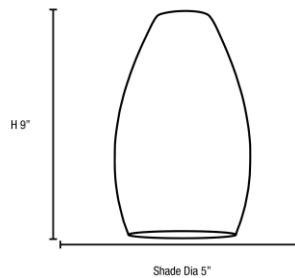

In addition to Access Lighting's purchase and warranty terms and conditions, by signing below or placing an order, you agree that you are authorized to bind the entity placing any order and acknowledge the following: All of sizes and measurements are approximate and all images are for illustrative purposes only. In the event of an inconsistency, the "Product Measurements" section controls. There also may be slight differences in the colors and designs compared to the displayed and printed images.

Signature: _____

Print Name _____ Date: _____

Toll Free 800-828-5483 www.AccessLighting.com

14410 Myford Road, Irvine, CA 92606

The information is subject to change without notice. 11/1/2022 23112-LGR.pdf